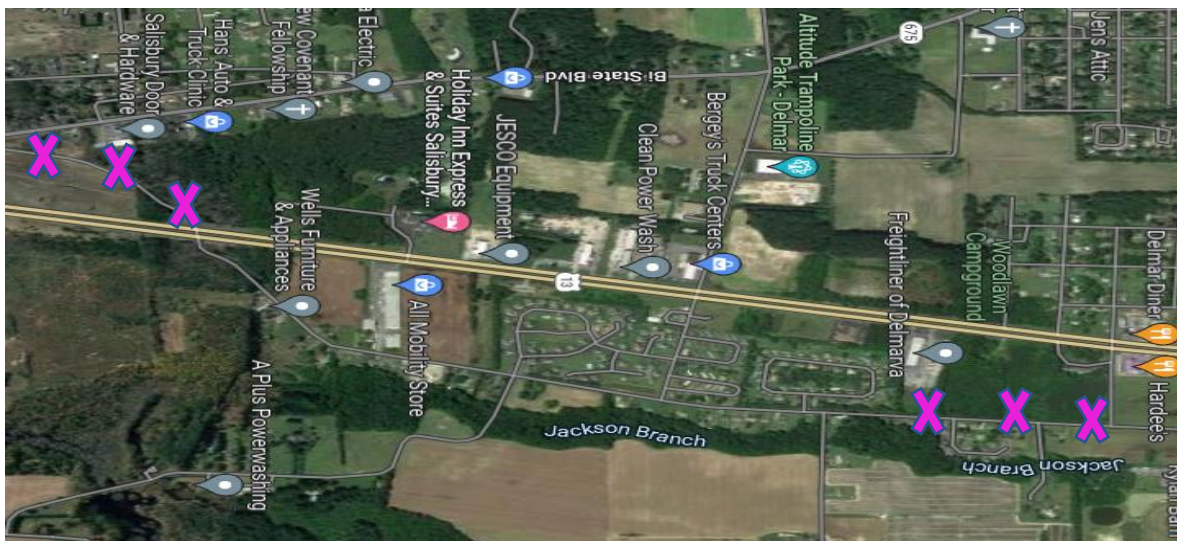

Tree Trimming on Stage Road in Delmar, MD

Please be informed that Stage Road will be closed for thru traffic beginning today, July 29, 2022, due to the type of equipment required for the trimming.

Closure areas are noted by the pink "X" on the below map.

We appreciate your understanding and caution.

A special thank you to the State of Maryland Highway Division!