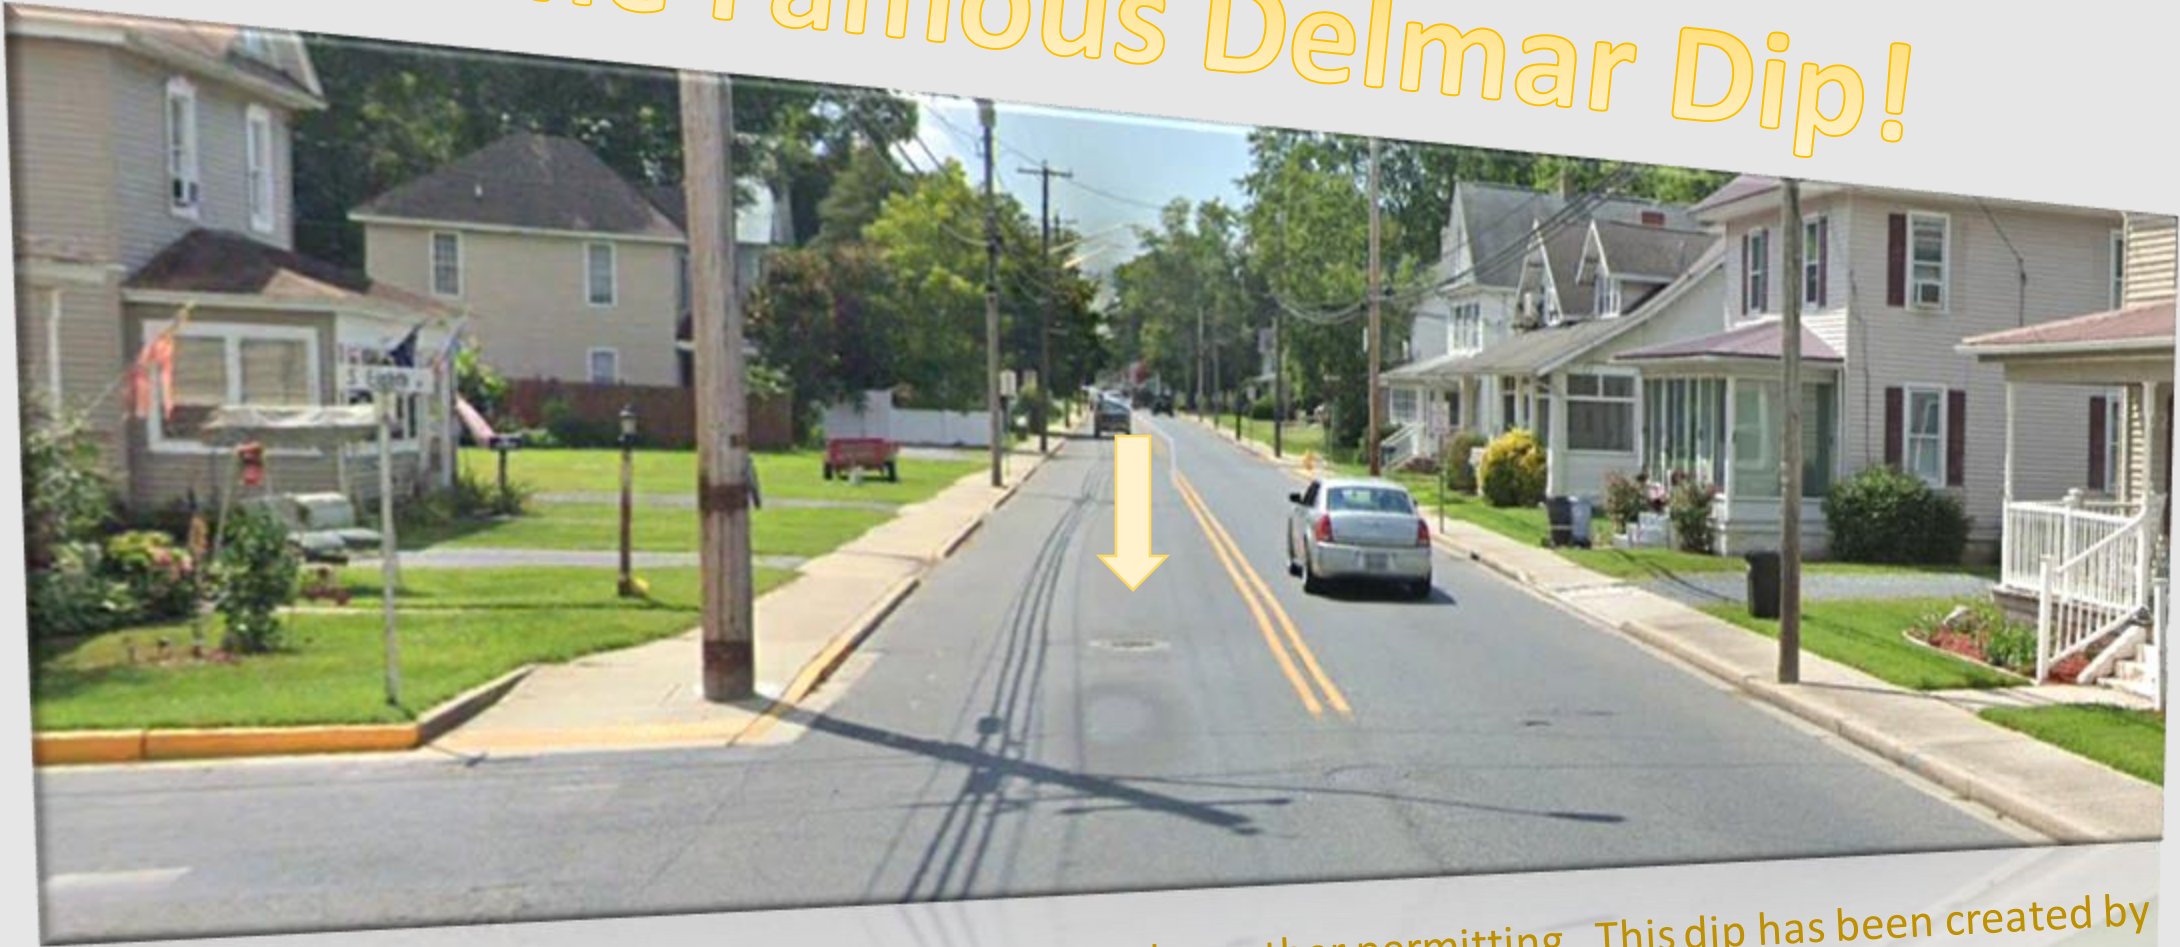

The Famous Delmar Dip!

Please be informed the famous dip will be fixed next week weather permitting. This dip has been created by many years of vehicles traveling over an ancient storm drain catch basin made out of brick and mortar. We appreciate your understanding and apologize for any inconvenience this may cause.